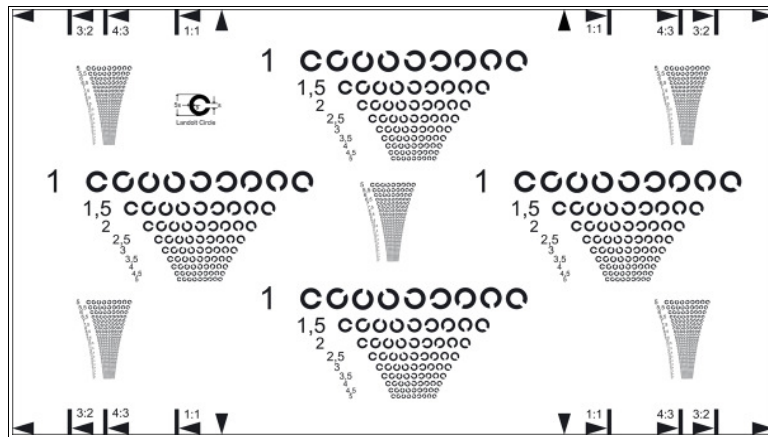

IE LANDOLT CIRCLE RESOLUTION

TRANSPARENCY

The TE245 is designed to make a visual resolution analysis of digital cameras.

It contains landolt circles in different sizes.