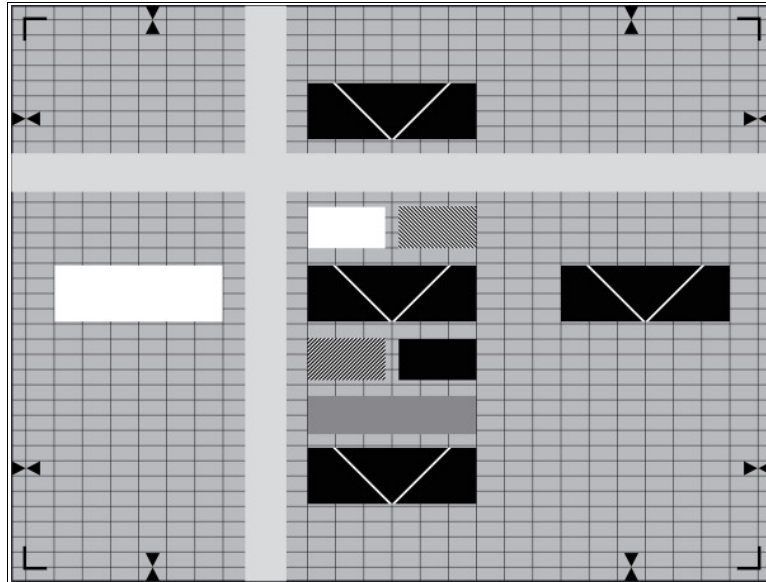

# IKEGAMI SET UP TEST CHART (HK 322)

## TRANSPARENCY

The TE185 is designed for automatical setup of Ikegami cameras.