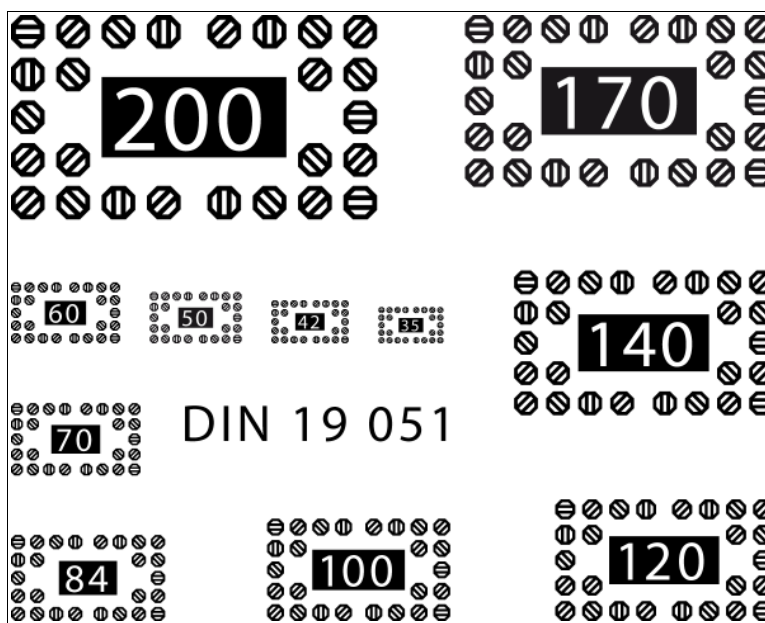

ISO TEST PATTERN NO. 1 (SHEET WITH 20 PATTERN . DIN 19051)

REFLECTANCE

The chart is designed to check the readability of the reproductions of documents.

In pattern number 84 the direction of the two lines inside the octagon must be recognized without problems for 7 out of 8 symbols.